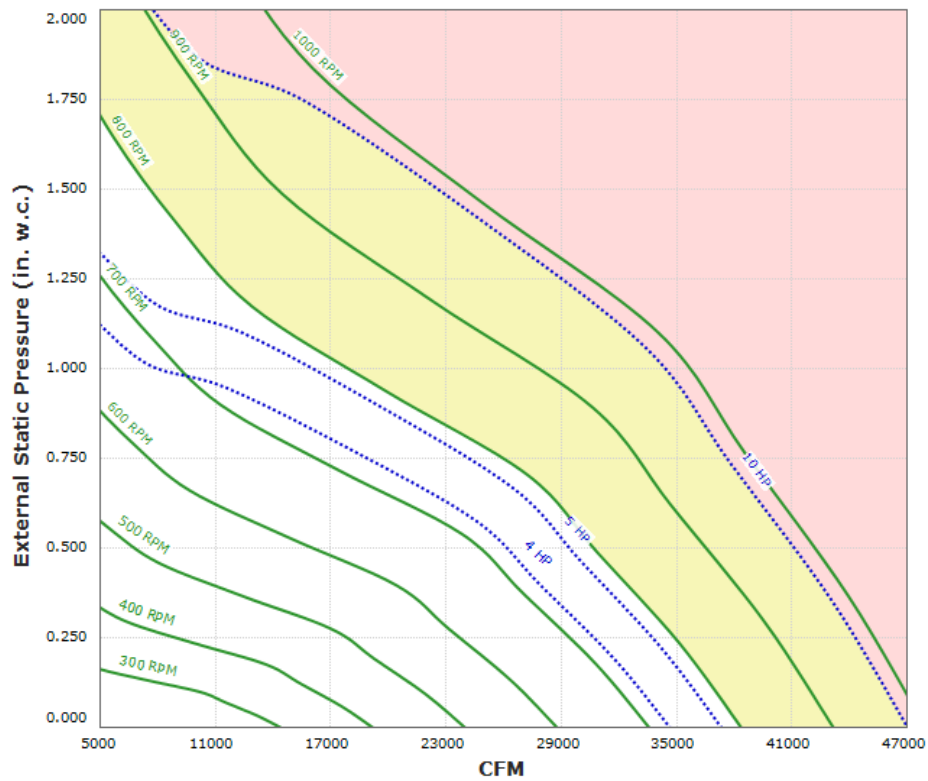

## R-AWPD-48-A Performance Curve

**Max Sizeable RPM = 1000 RPM. Curve shown extended beyond this point for reference only.**

Motor 00509ET3E254T-W22 has an rpm range of 300 to 880.

Motor 00509ET3E254T-W22-50 has an rpm range of 300 to 730.

Motor DHP01065 has an rpm range of 300 to 1000.

Motor DTP0106 has an rpm range of 300 to 1000.

Motor EP01065 has an rpm range of 300 to 1000.

Motor NP0106 has an rpm range of 300 to 1000.

Motor NP0106-50 has an rpm range of 300 to 958.